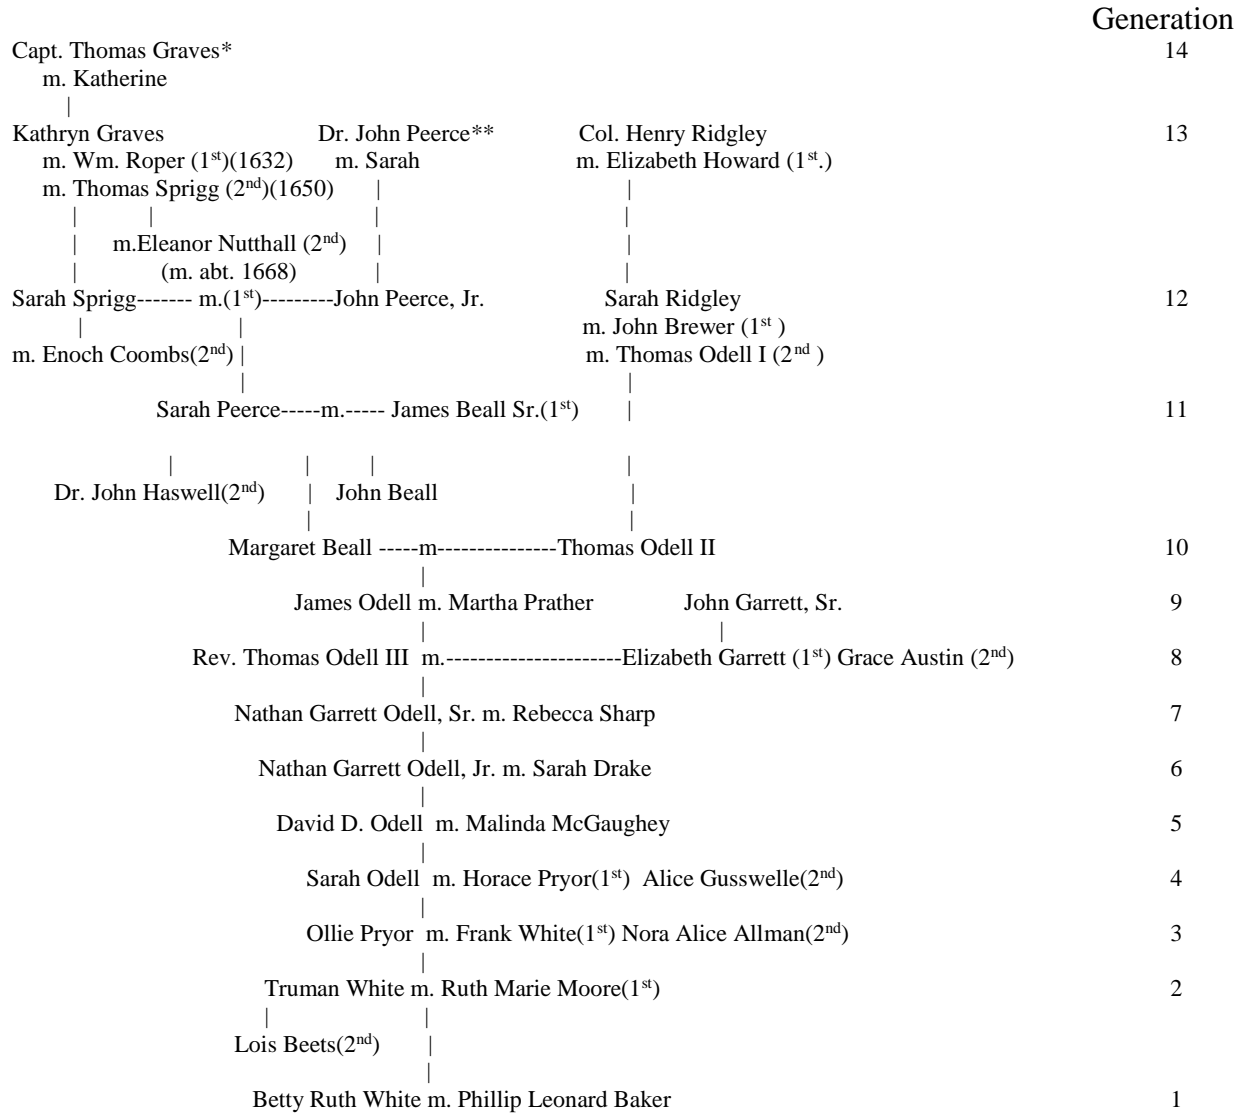

## Lineage of Betty Ruth (White) Baker from Thomas Graves

\*Original Jamestown Planter, Gent., arrived on second supply ship, September 1608

\*\*Physician on ship *Adventure of Hull* arriving in Maryland January 1663

Betty Ruth White Baker, Jamestowne Society, Membership Number 9050

Phillip Leonard Baker, MD

© Compiled 2016 from public documents and family records and files. Organized by the author.